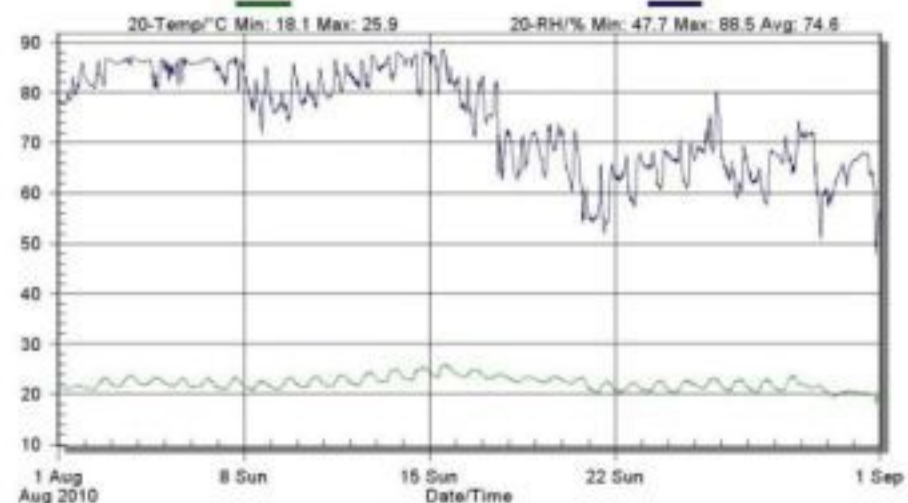

Downloaded Data - Thursday, October 21, 2010

Downloaded Data - Thursday, October 21, 2010

Downloaded Data - Thursday, October 21, 2010

May 2010

Downloaded Data - Thursday, October 21, 2010

June 2010

Downloaded Data - Thursday, October 21, 2010

July 2010

Downloaded Data - Thursday, October 21, 2010

August 2010

Downloaded Data - Thursday, October 21, 2010

September 2010

October 2010

Senzor de tip I S42

Downloaded Data - Thursday, October 21, 2010