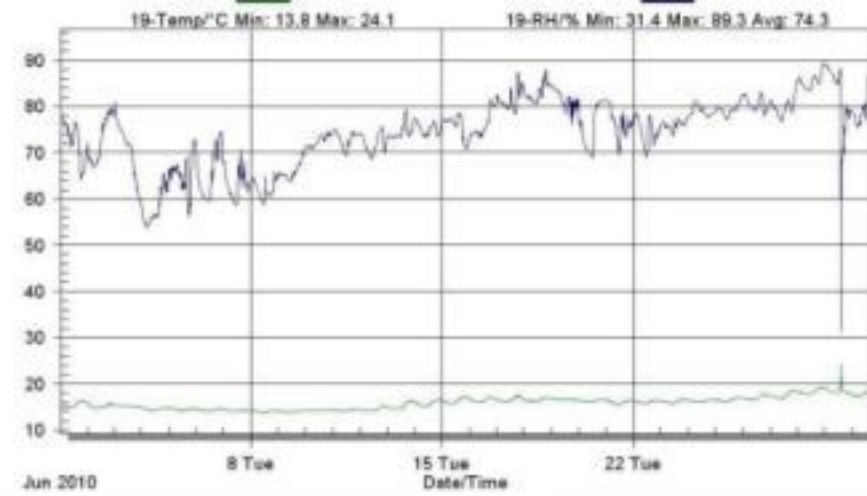

October 2010

Senzor de tip I 19

Downloaded Data - Thursday, October 21, 2010

Downloaded Data - Thursday, October 21, 2010

Downloaded Data - Thursday, October 21, 2010

May 2010

June 2010

Downloaded Data - Thursday, October 21, 2010

Downloaded Data - Thursday, October 21, 2010

July 2010

August 2010

Downloaded Data - Thursday, October 21, 2010

Downloaded Data - Thursday, October 21, 2010

September 2010

October 2010

Senzor de tip I S20