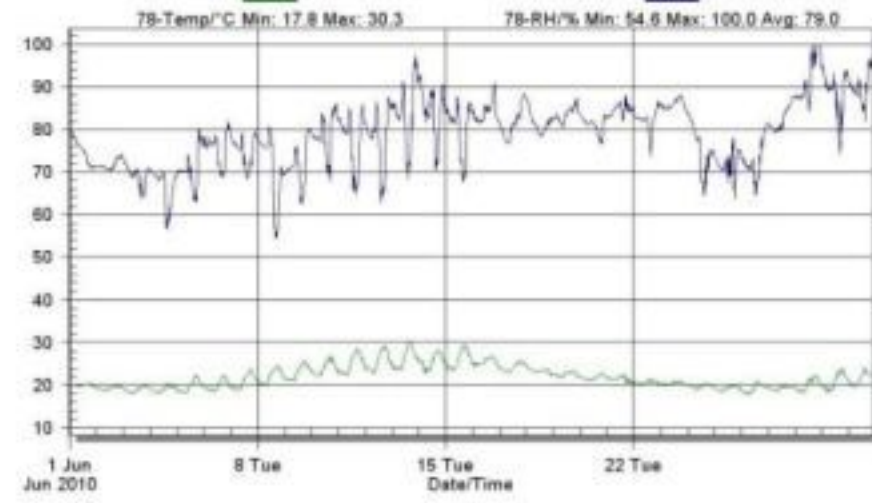

Downloaded Data - Thursday, October 21, 2010