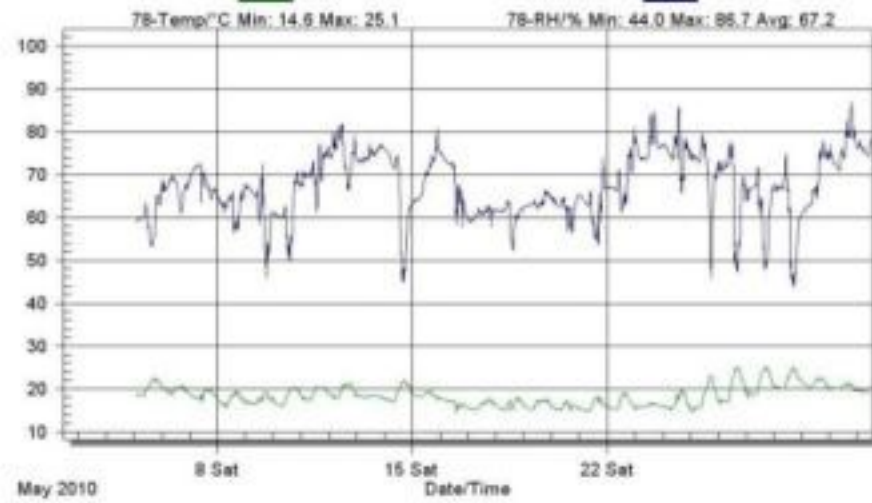

August 2010

Downloaded Data - Thursday, October 21, 2010

September 2010

October 2010

Senzor de tip I S78

Downloaded Data - Thursday, October 21, 2010

Downloaded Data - Thursday, October 21, 2010

May 2010