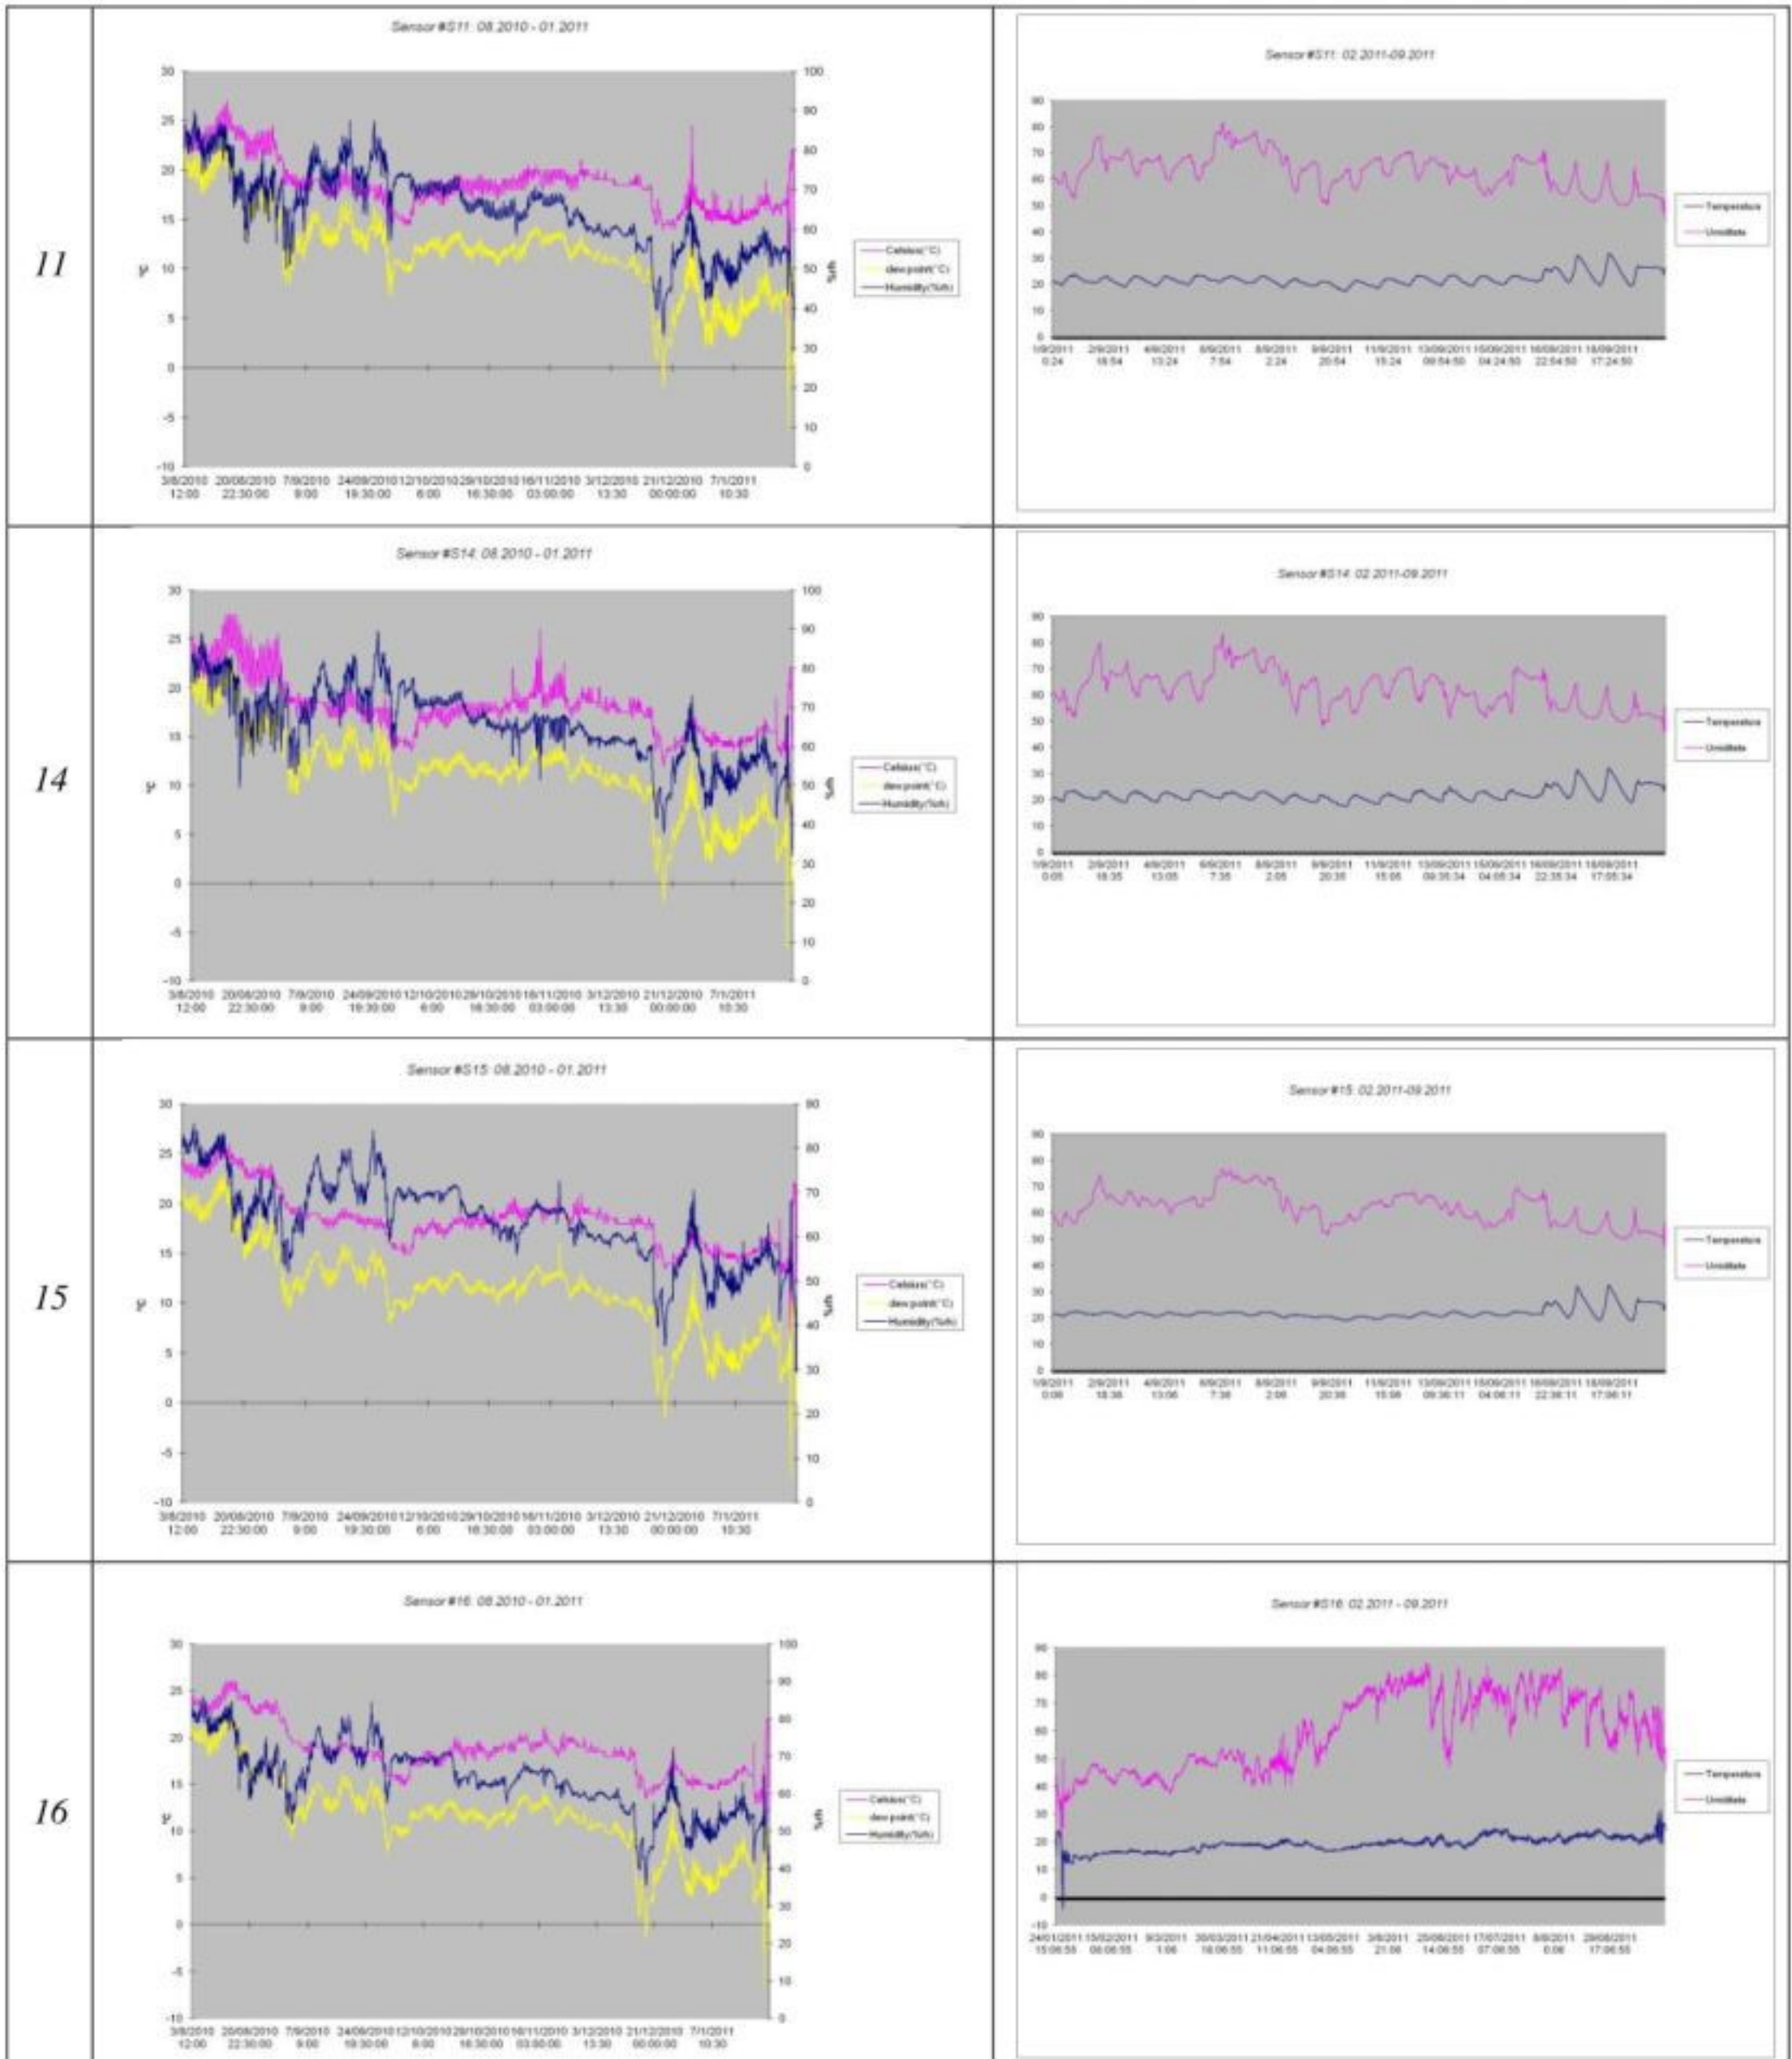

Microclimat