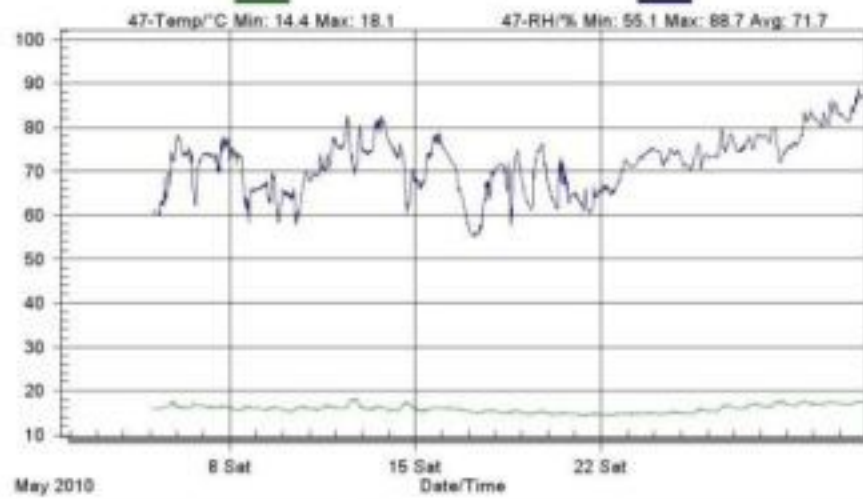

August 2010

Downloaded Data - Thursday, October 21, 2010

Downloaded Data - Thursday, October 21, 2010

September 2010

October 2010

Senzor de tip I S47

Downloaded Data - Thursday, October 21, 2010

Downloaded Data - Thursday, October 21, 2010