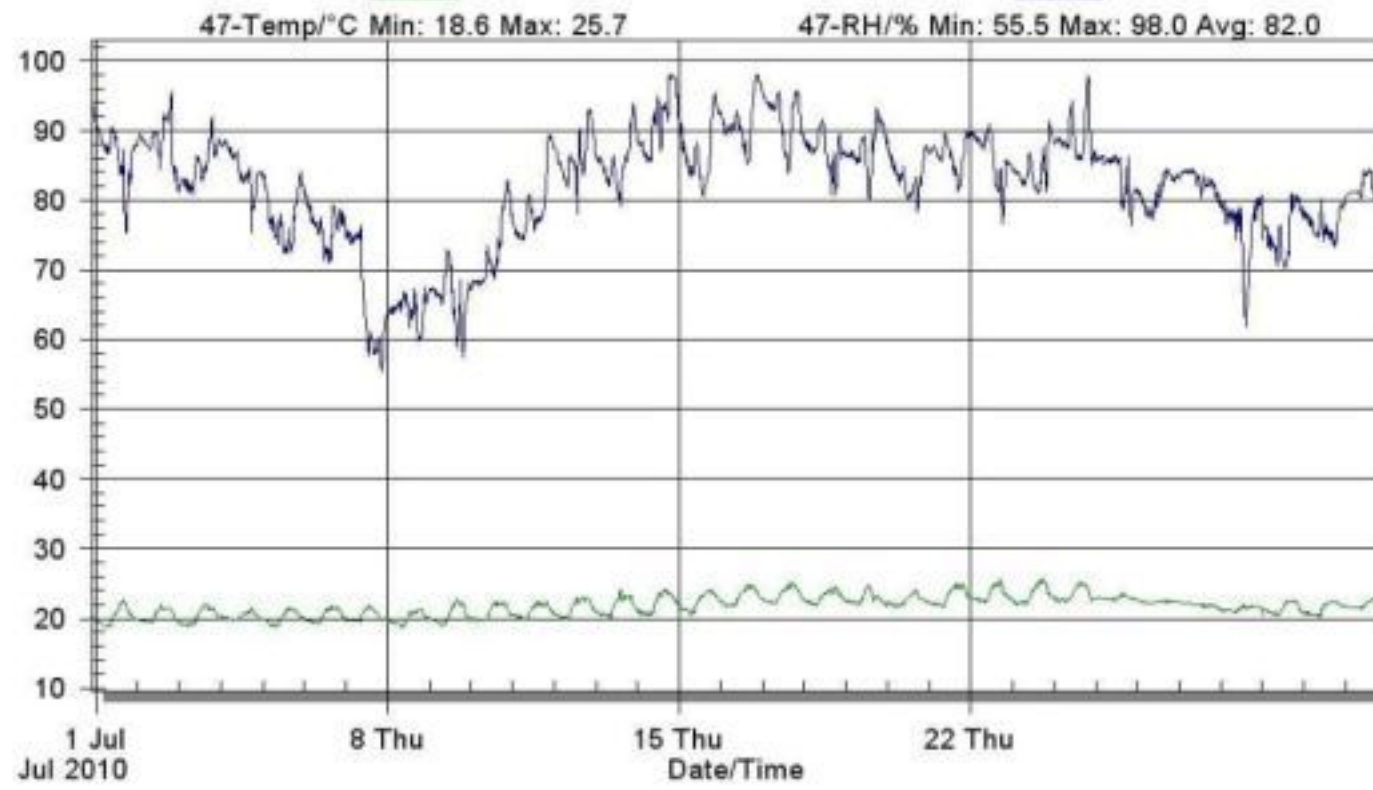

August 2010

Downloaded Data - Thursday, October 21, 2010

Downloaded Data - Thursday, October 21, 2010

September 2010

October 2010

Senzor de tip I S47

Downloaded Data - Thursday, October 21, 2010

Downloaded Data - Thursday, October 21, 2010