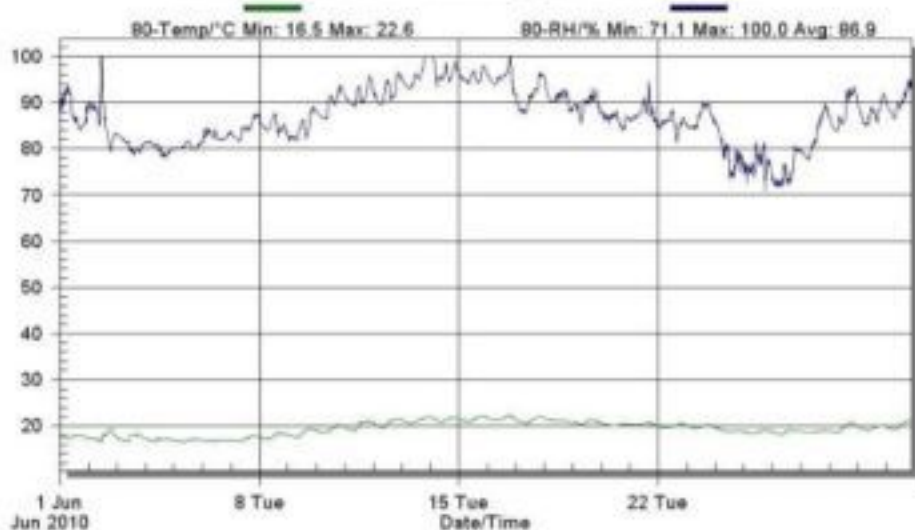

May 2010

June 2010

Downloaded Data - Thursday, October 21, 2010