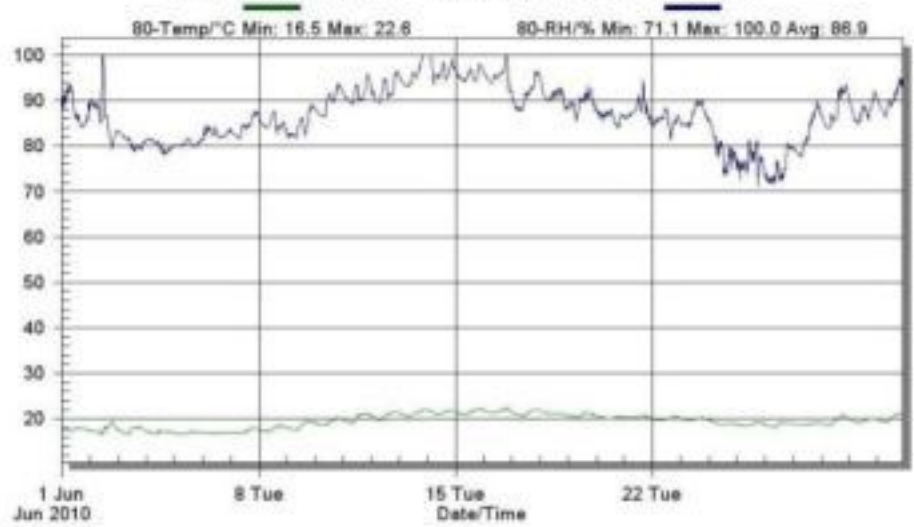

September 2010

Downloaded Data - Thursday, October 21, 2010

October 2010

Senzor de tip I S80

Downloaded Data - Thursday, October 21, 2010

Downloaded Data - Thursday, October 21, 2010

Downloaded Data - Thursday, October 21, 2010