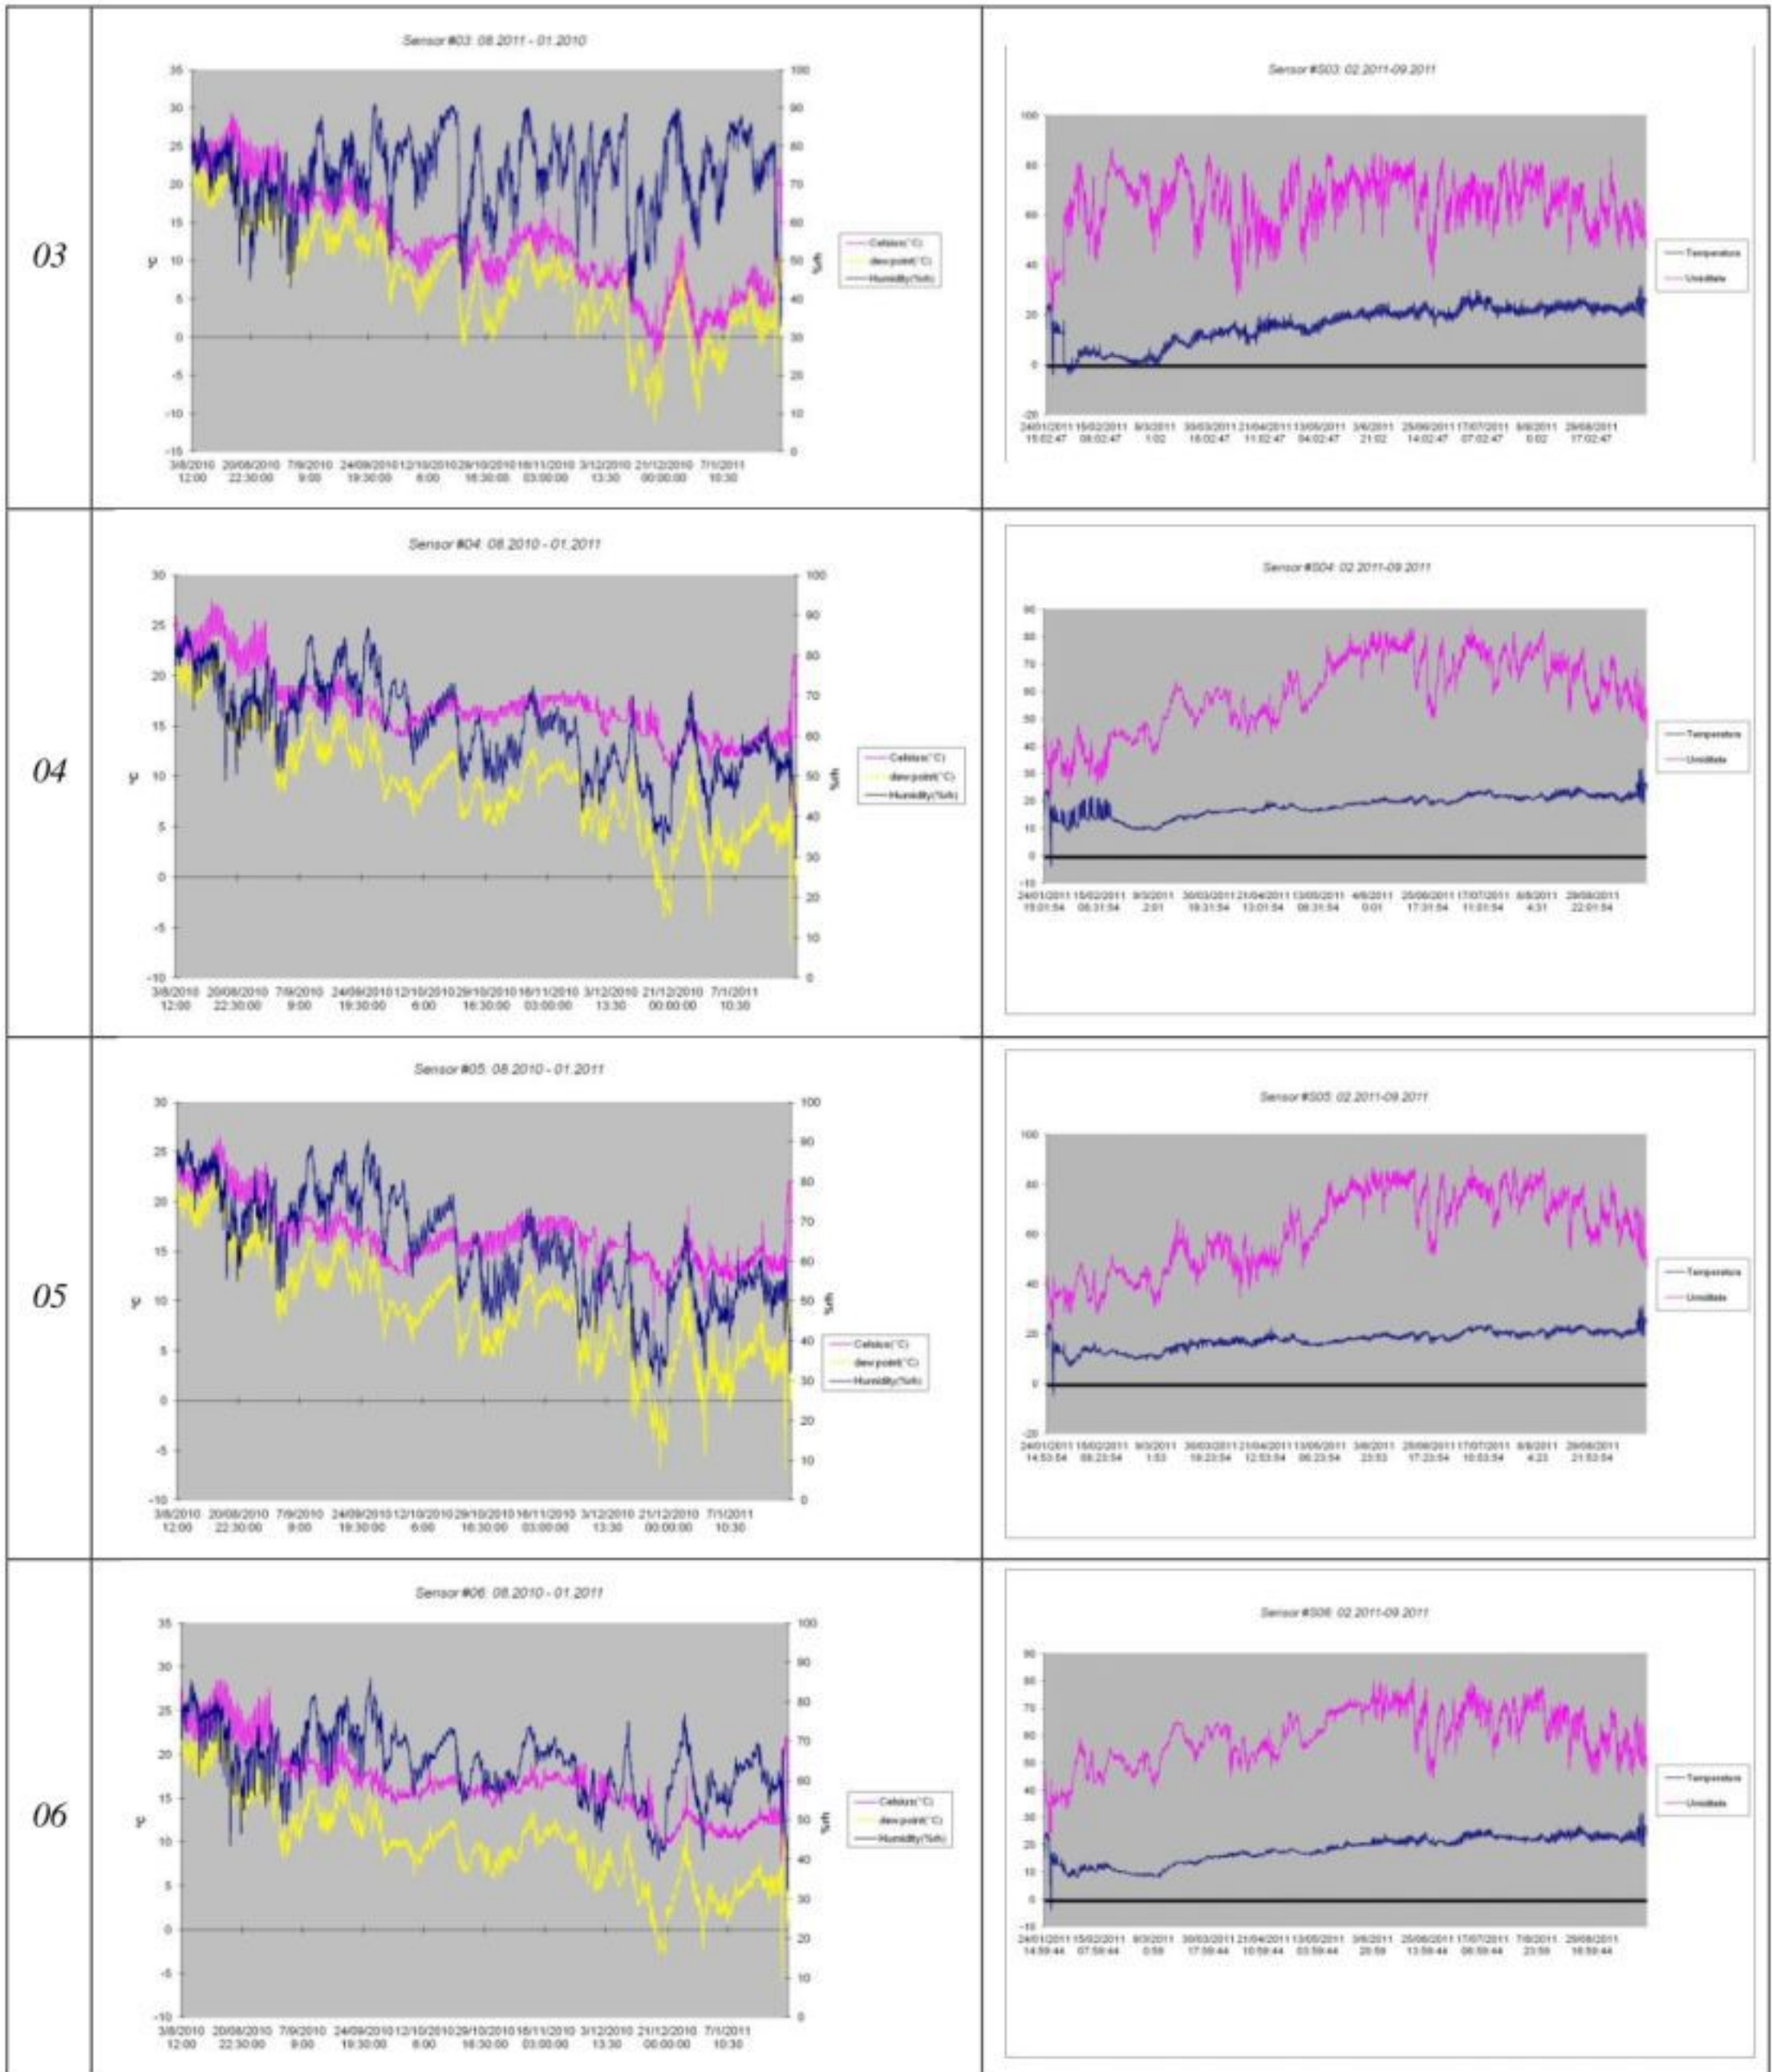

Microclimat