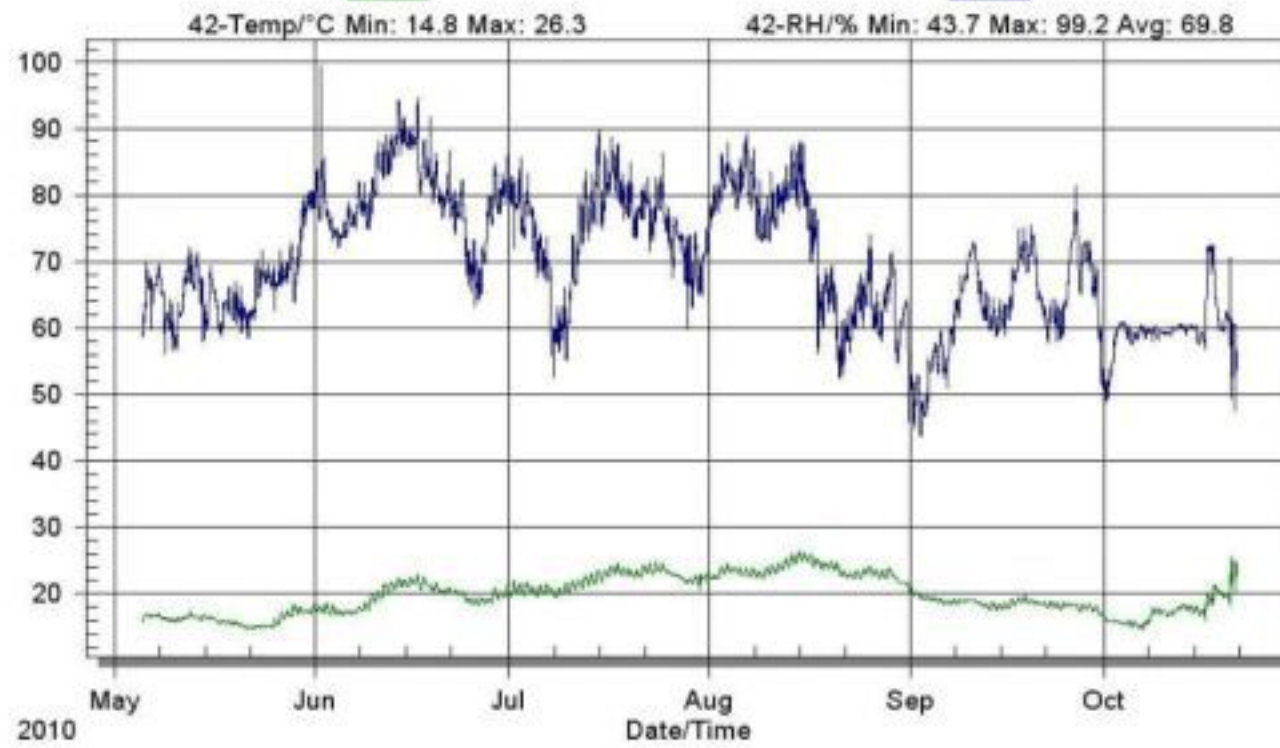

July 2010

Downloaded Data - Thursday, October 21, 2010

August 2010

Downloaded Data - Thursday, October 21, 2010

September 2010

October 2010

Senzor de tip I S42

Downloaded Data - Thursday, October 21, 2010