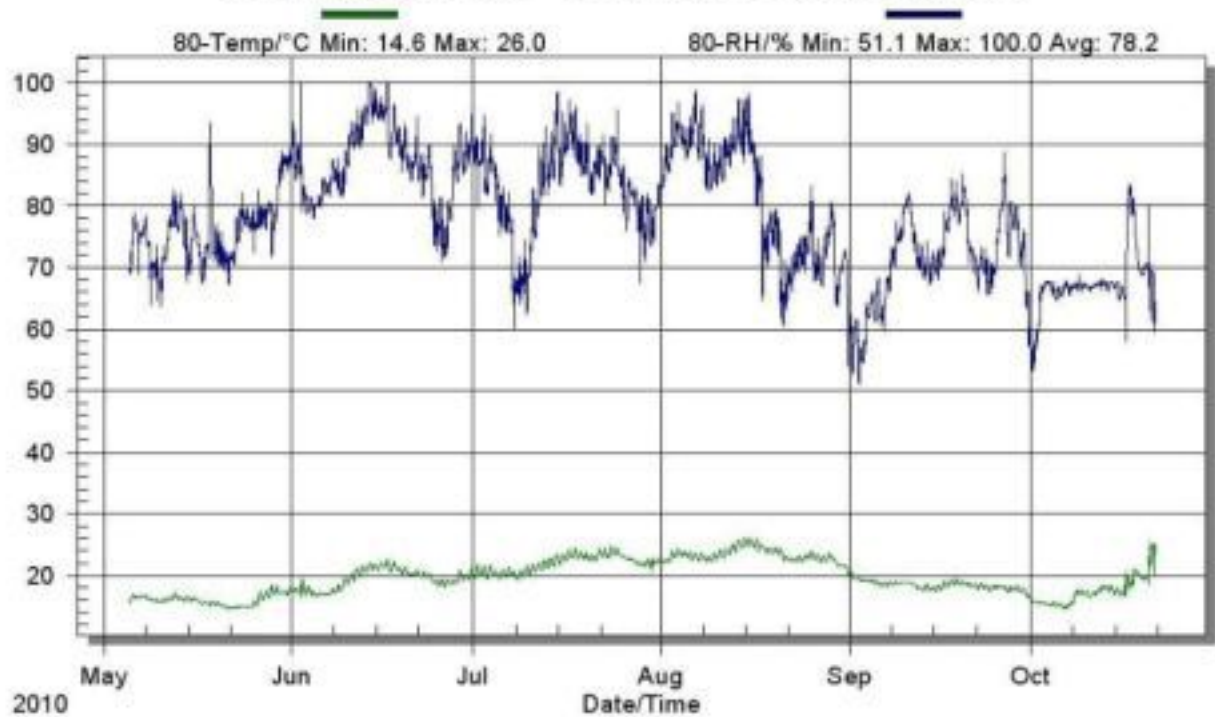

September 2010

Downloaded Data - Thursday, October 21, 2010

October 2010

Senzor de tip I S80

Downloaded Data - Thursday, October 21, 2010

Downloaded Data - Thursday, October 21, 2010

Downloaded Data - Thursday, October 21, 2010