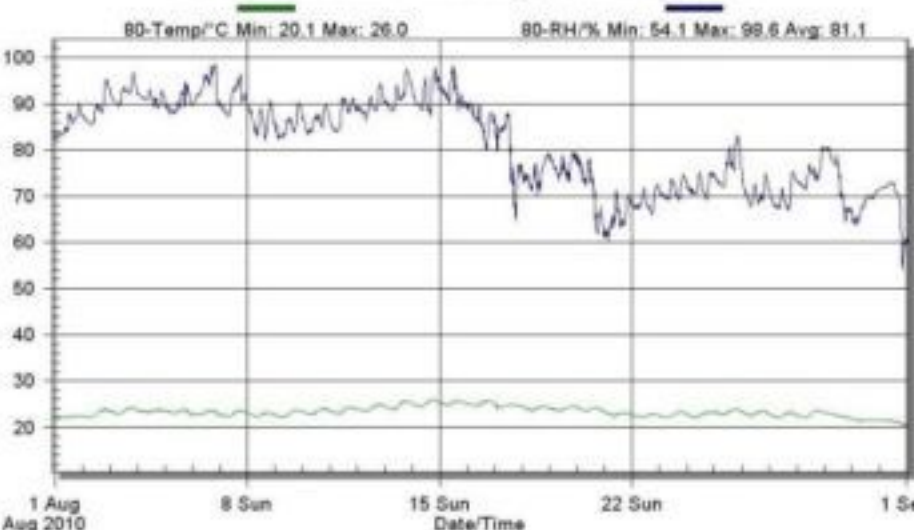

Downloaded Data - Thursday, October 21, 2010