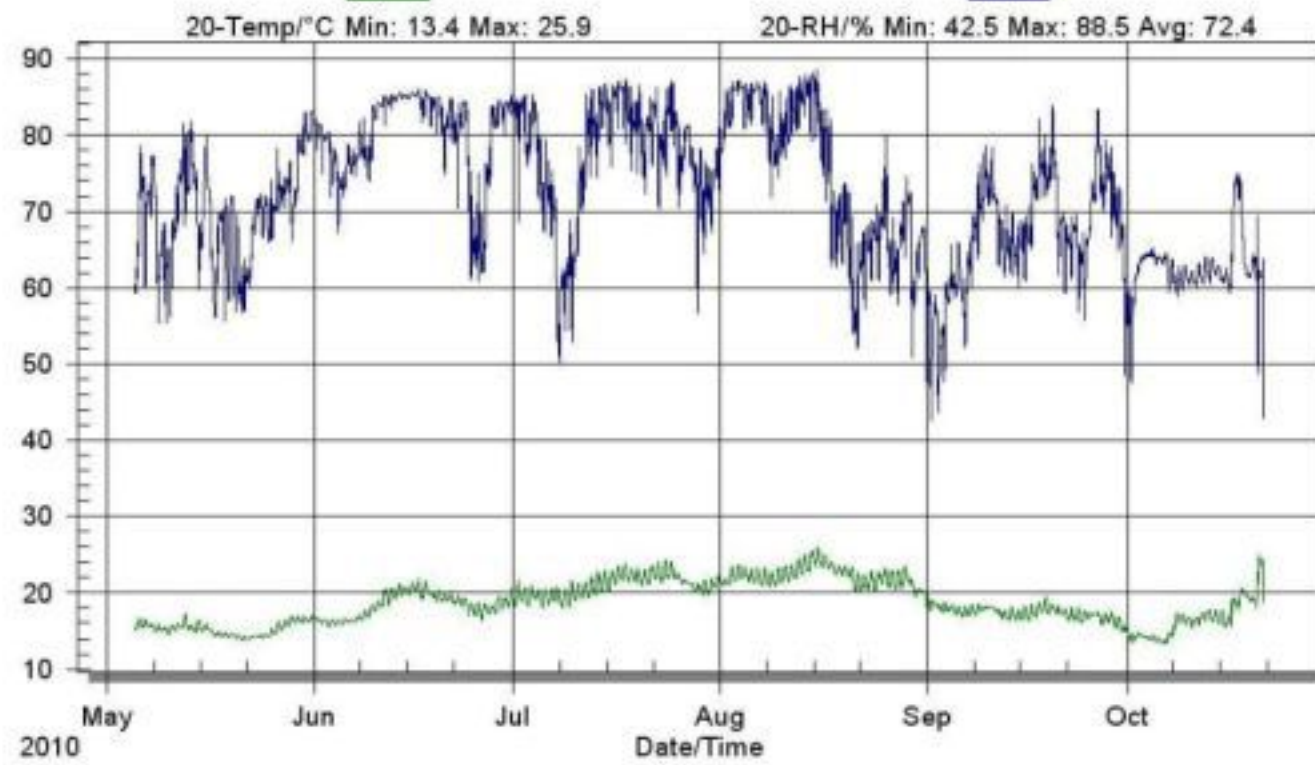

Senzor de tip I S20

Downloaded Data - Thursday, October 21, 2010