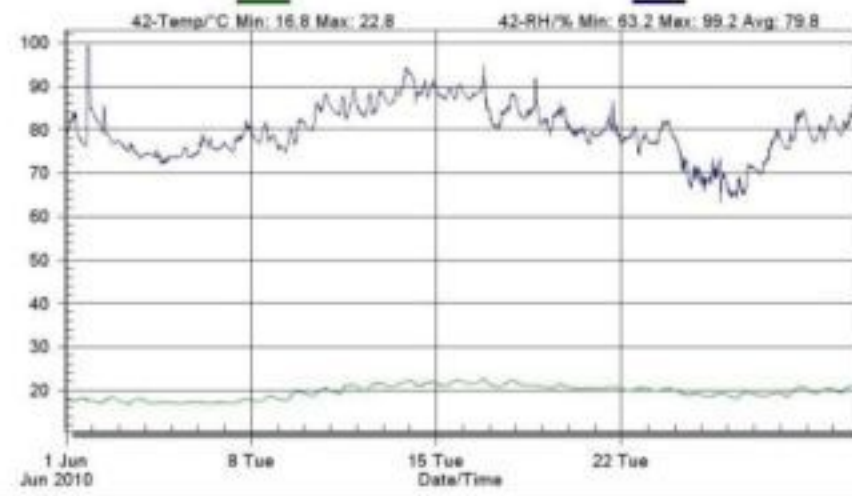

Downloaded Data - Thursday, October 21, 2010