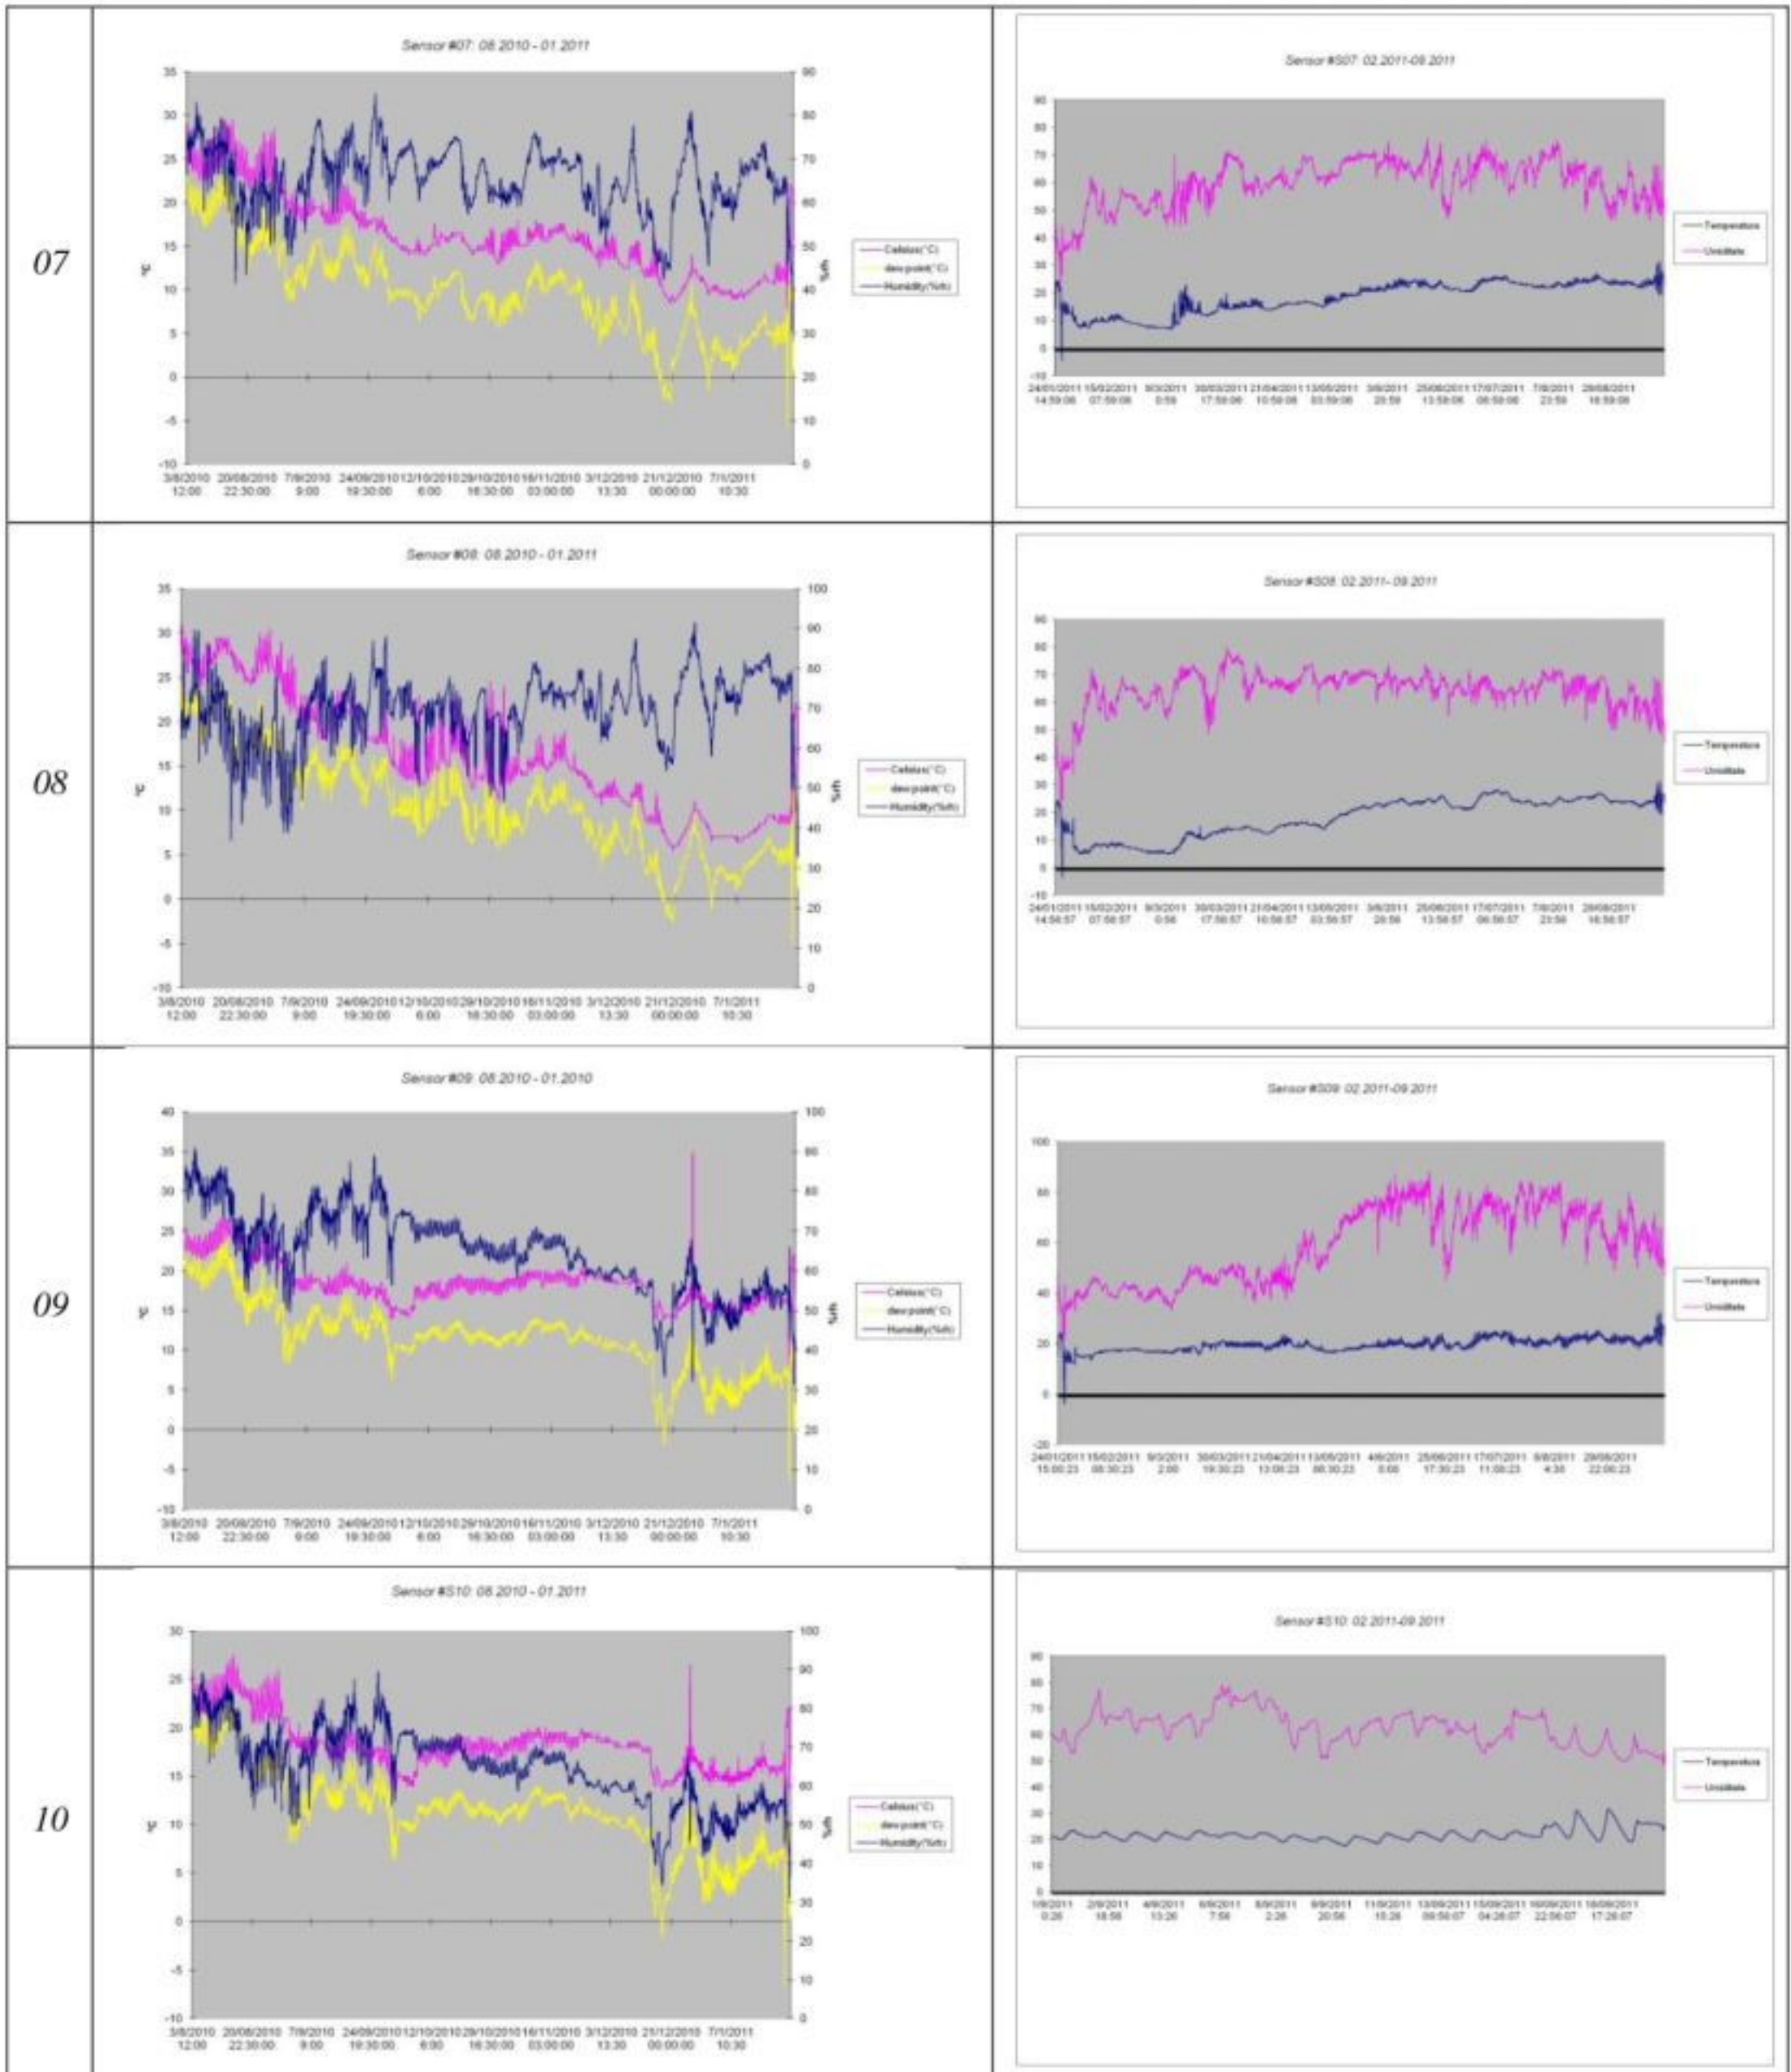

Microclimat