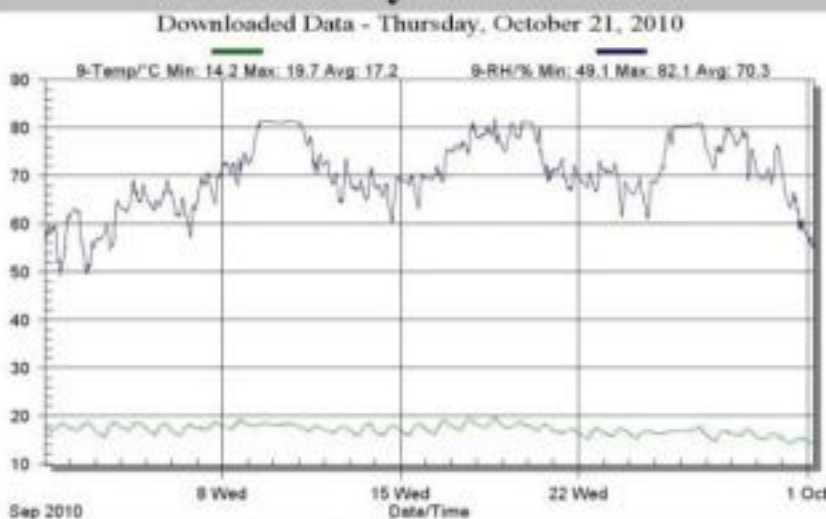

September 2010