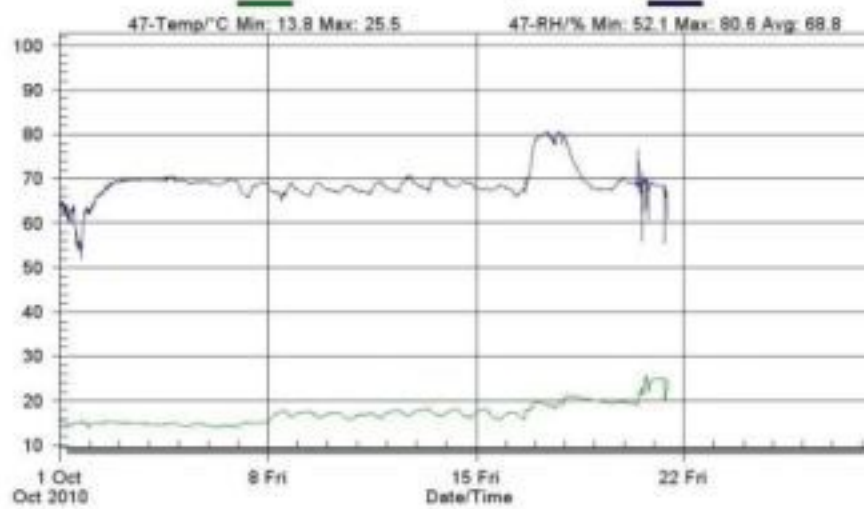

Downloaded Data - Thursday, October 21, 2010

May 2010

Downloaded Data - Thursday, October 21, 2010

June 2010

Downloaded Data - Thursday, October 21, 2010

July 2010

Downloaded Data - Thursday, October 21, 2010

August 2010

Downloaded Data - Thursday, October 21, 2010

September 2010

October 2010

Senzor de tip I S78

Downloaded Data - Thursday, October 21, 2010

Downloaded Data - Thursday, October 21, 2010

May 2010