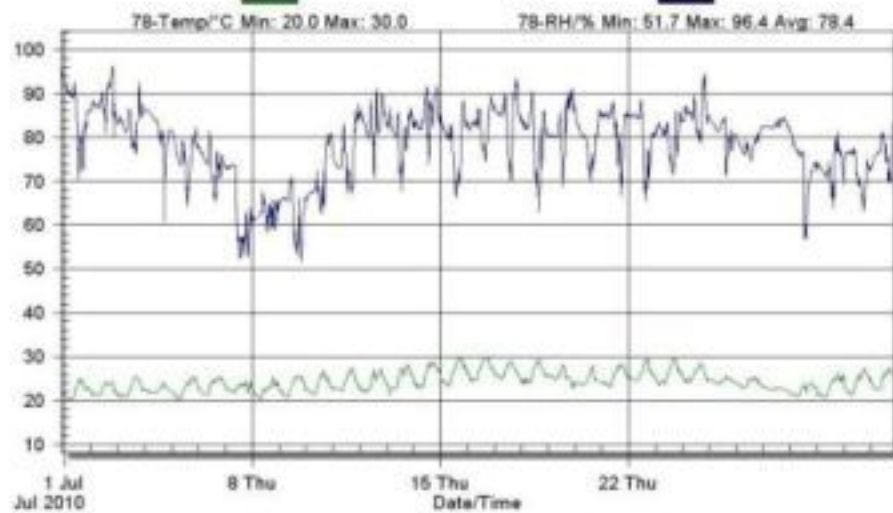

May 2010

Downloaded Data - Thursday, October 21, 2010