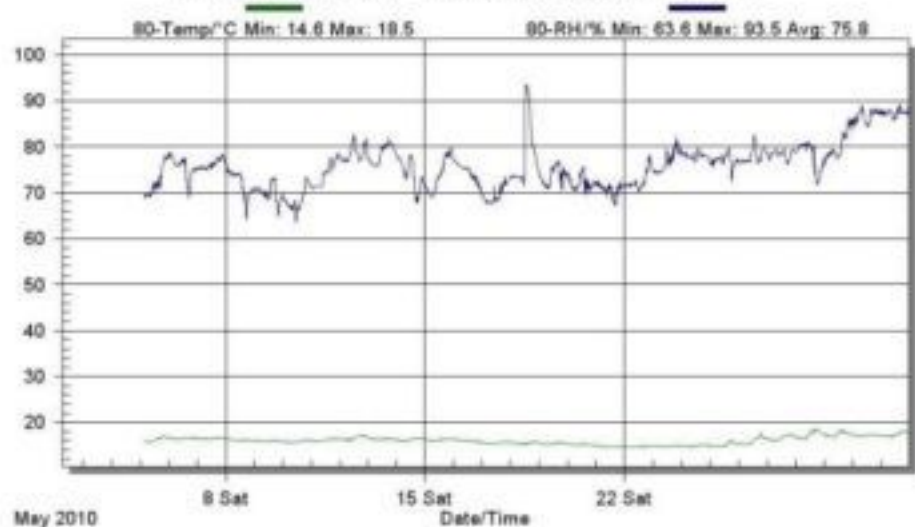

September 2010

Downloaded Data - Thursday, October 21, 2010

October 2010

Senzor de tip I S80

Downloaded Data - Thursday, October 21, 2010

Downloaded Data - Thursday, October 21, 2010

Downloaded Data - Thursday, October 21, 2010