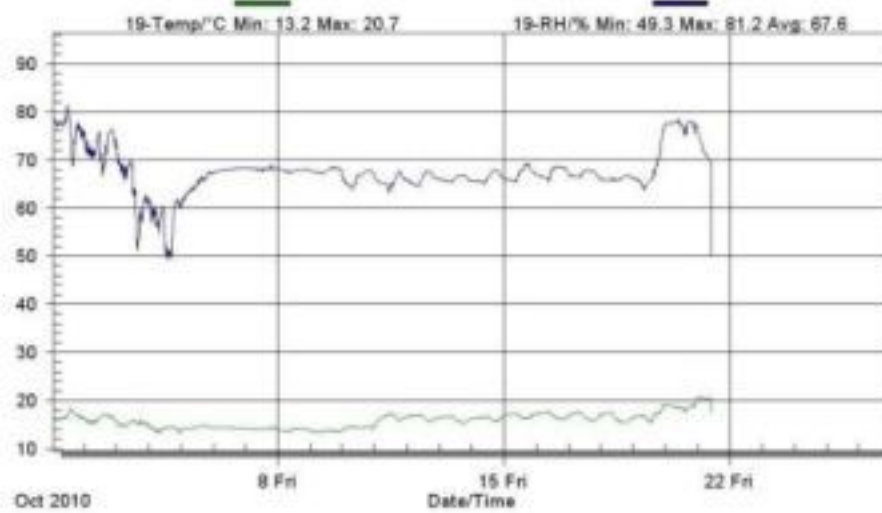

Downloaded Data - Thursday, October 21, 2010

July 2010

August 2010

Downloaded Data - Thursday, October 21, 2010

Downloaded Data - Thursday, October 21, 2010

September 2010

October 2010

Senzor de tip I S20