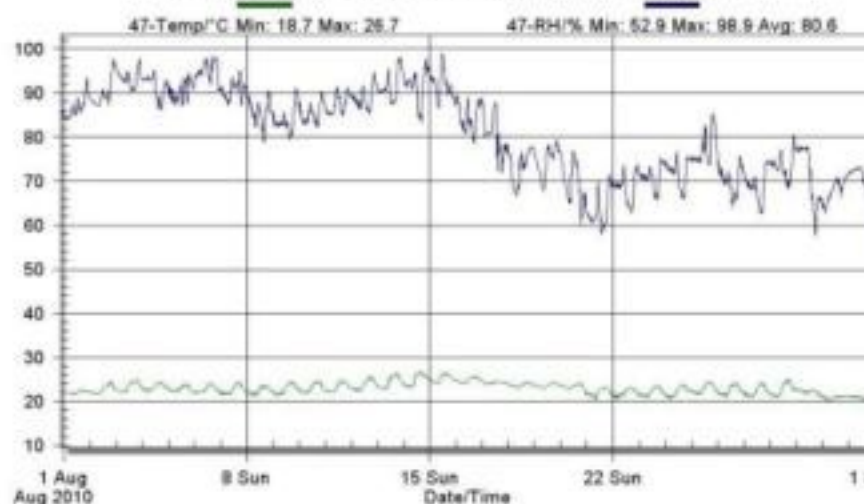

Downloaded Data - Thursday, October 21, 2010

May 2010

Downloaded Data - Thursday, October 21, 2010

June 2010

Downloaded Data - Thursday, October 21, 2010

July 2010

Downloaded Data - Thursday, October 21, 2010

August 2010

Downloaded Data - Thursday, October 21, 2010

September 2010

October 2010

Senzor de tip I S78

Downloaded Data - Thursday, October 21, 2010

Downloaded Data - Thursday, October 21, 2010

May 2010