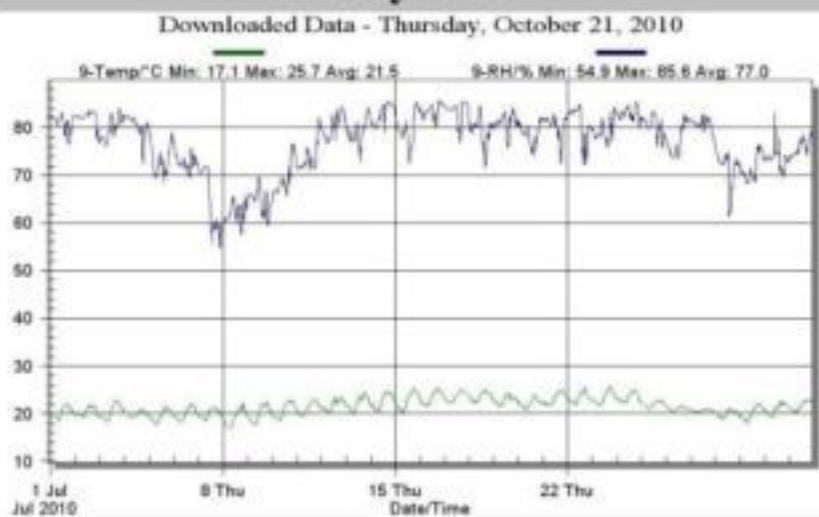

MICROCLIMAT

ÎNREGISTRĂRILE SENZORILOR DE TIP I : pe perioada mai - octombrie 2010:

Senzor de tip I S9

May 2010

June 2010

July 2010

August 2010

September 2010

October 2010