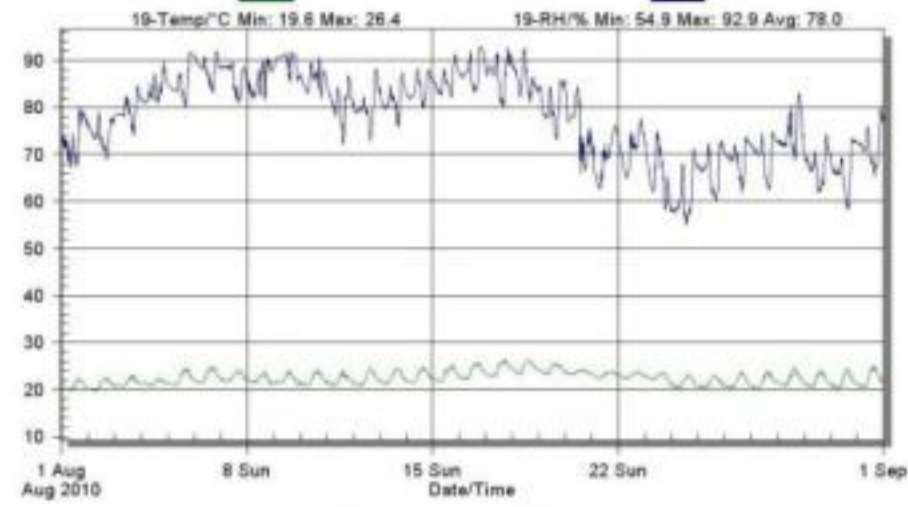

Downloaded Data - Thursday, October 21, 2010