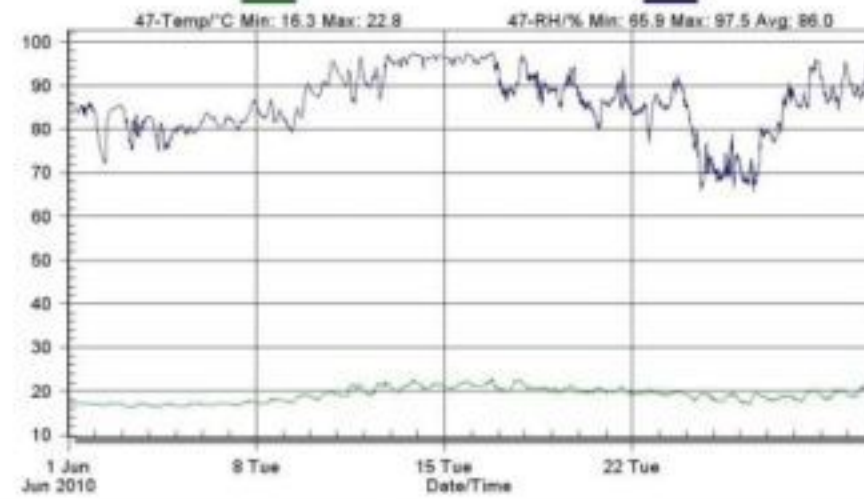

Downloaded Data - Thursday, October 21, 2010