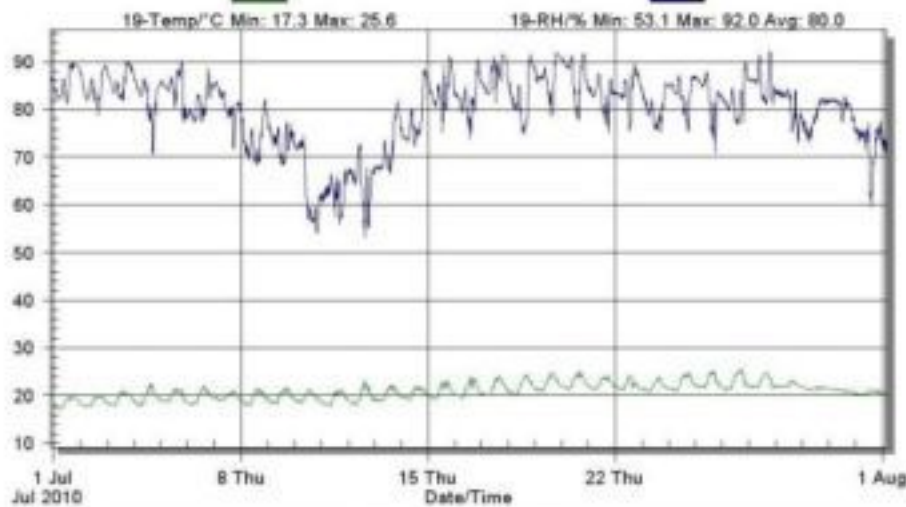

October 2010

Senzor de tip I 19

Downloaded Data - Thursday, October 21, 2010

Downloaded Data - Thursday, October 21, 2010

Downloaded Data - Thursday, October 21, 2010

May 2010

June 2010

Downloaded Data - Thursday, October 21, 2010