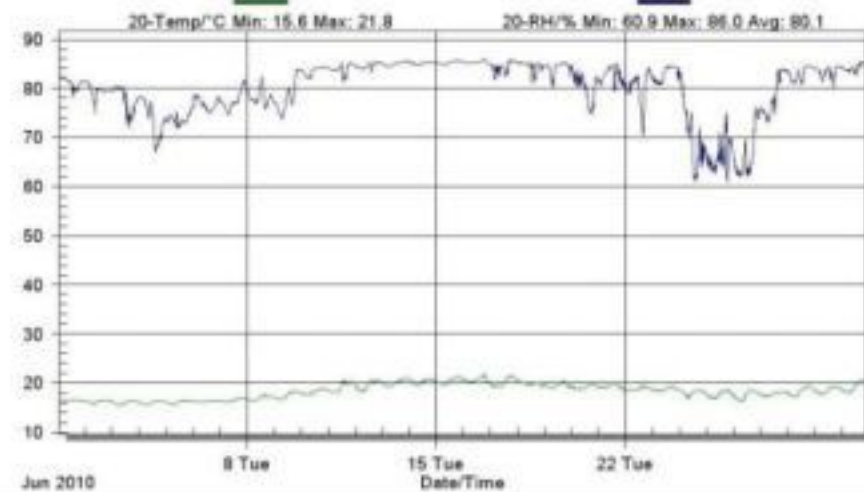

Downloaded Data - Thursday, October 21, 2010