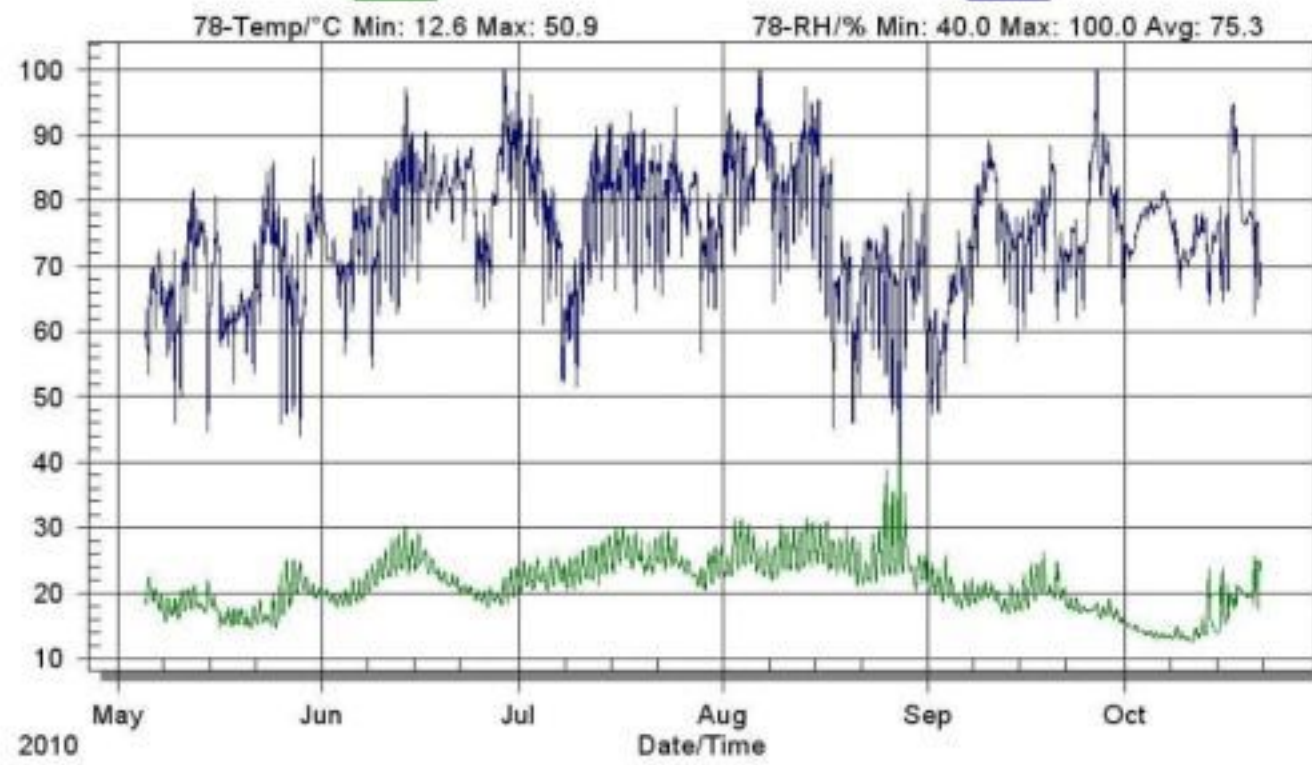

August 2010

Downloaded Data - Thursday, October 21, 2010

September 2010

October 2010

Senzor de tip I S78

Downloaded Data - Thursday, October 21, 2010

Downloaded Data - Thursday, October 21, 2010

May 2010